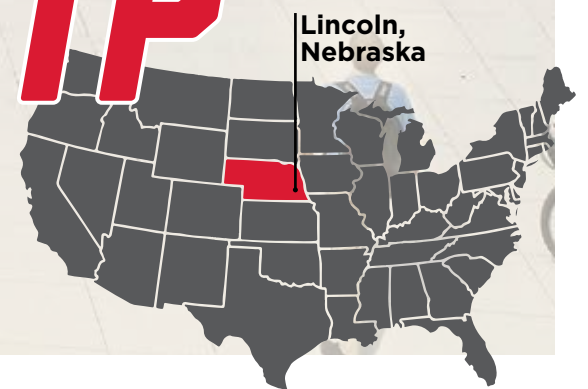

UNIVERSITY of NEBRASKA-LINCOLN

ROBITSCHKEK SCHOLARSHIP

to Study in the U.S.A.

THE PAUL ROBITSCHKEK SCHOLARSHIP

The Paul Robitschek Scholarship at the University of Nebraska-Lincoln is awarded to international exchange students of Czech or Slovak origin.

SCHOLARSHIP FEATURES

- Full direct cost of attendance for two semesters (one academic year) including tuition, housing and meal plan
- Semester stipend of US\$400
- Round trip airfare from Prague to Nebraska
- Learn more at global.unl.edu/scholarships